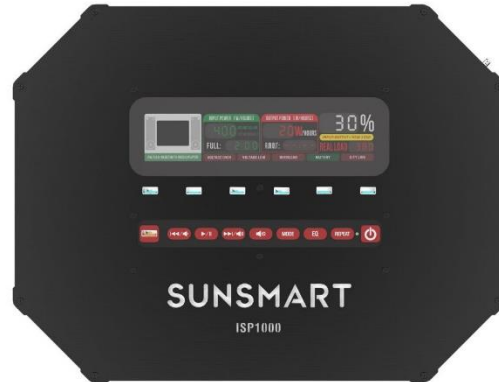

SUNSMART ISP

Lightweight. Portable. Powerful. Multi-Function. All-in-one System.

What is SUNSMART ISP?

SUNSMART ISP is an *Integrated Solar Power* which comes in a “compact size box design” that provides free use of electricity by a technology called the Solar Photovoltaic System.

TOP & SIDEVIEW

FRONT VIEW

BACK VIEW

SUNSMART ISP is Light Weight, Portable, Powerful, Multi-functions, All-In-One system. It provides “**Uninterrupted Power Supply**” of SOLAR electricity in a more convenient, most practical and safest way.

What is SUNSMART ISP?

SUNSMART ISP is capable to supply adequate electricity output everyday for all standard household appliances from your Lights, TV, DVD player, Electric Fans, Computer, Lamps, Air Conditioners, Microwave, Water-pumps, Refrigerator & etc. *(Depends on which product model)*